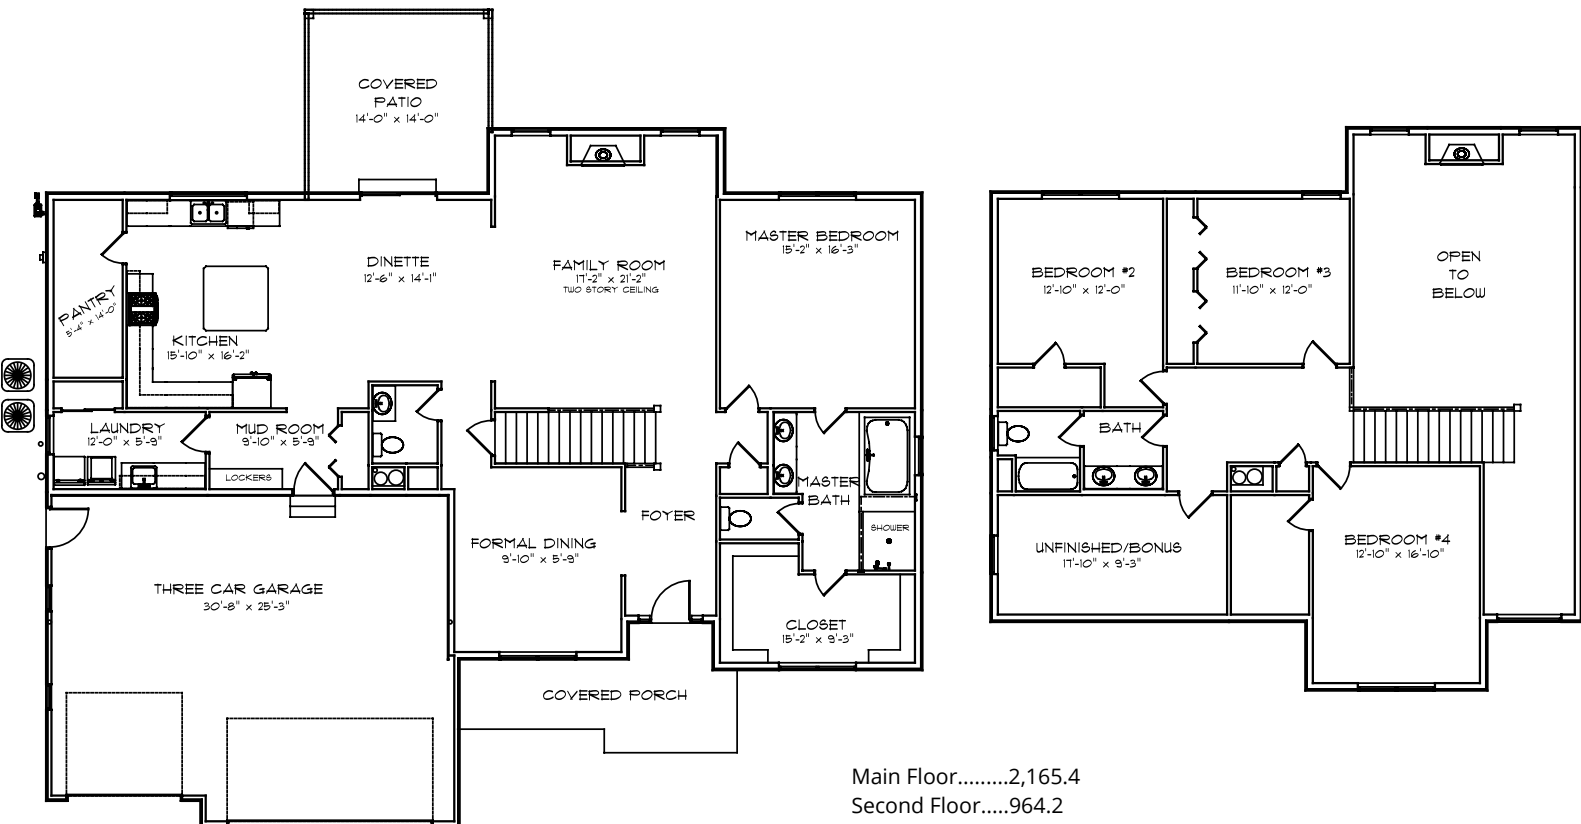

## WESTON

### ADDITIONAL FEATURES

SQUARE FEET: 3,129  
 BEDROOMS: 4  
 BATHROOMS: 2.5

Main Floor.....2,165.4  
 Second Floor.....964.2  
 Total Area.....3,129.6

3.29.21