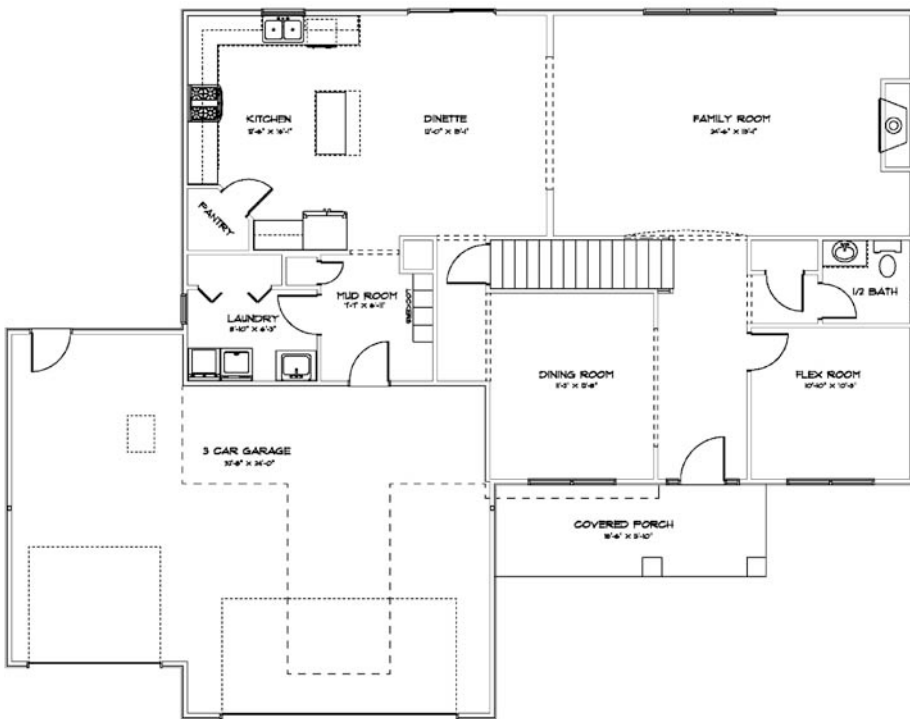

# The Ella

(Photo does not represent standard features)

*Main Floor*

2826 sq. ft.  
4 bedroom 2 story  
2.5 bath, 3 car garage

*Second Floor*

Eenigenburg Builders  
141B Matteson Street  
Dyer, IN 46311  
Phone: 219.322.0906  
Fax: 219.322.8110