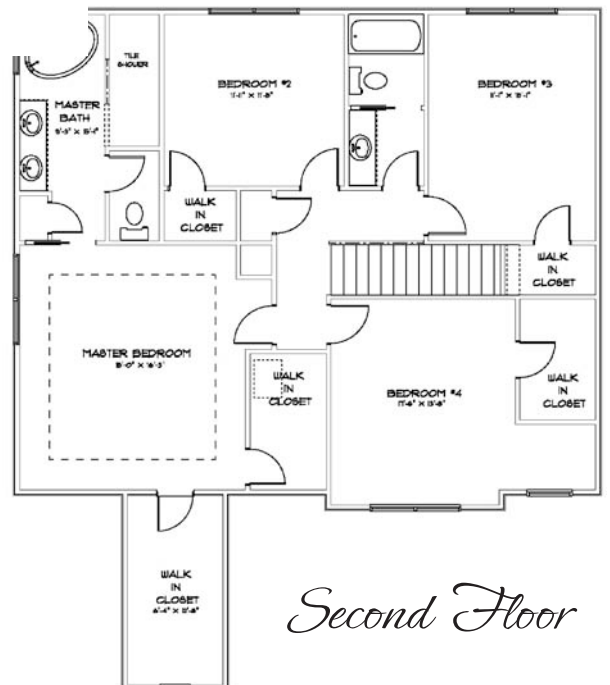

# The Ella

(Photo does not represent standard features)

*Main Floor*

2826 sq. ft.  
4 bedroom 2 story  
2.5 bath, 3 car garage

*Second Floor*

Eenigenburg Builders  
141B Matteson Street  
Dyer, IN 46311  
Phone: 219.322.0906  
Fax: 219.322.8110