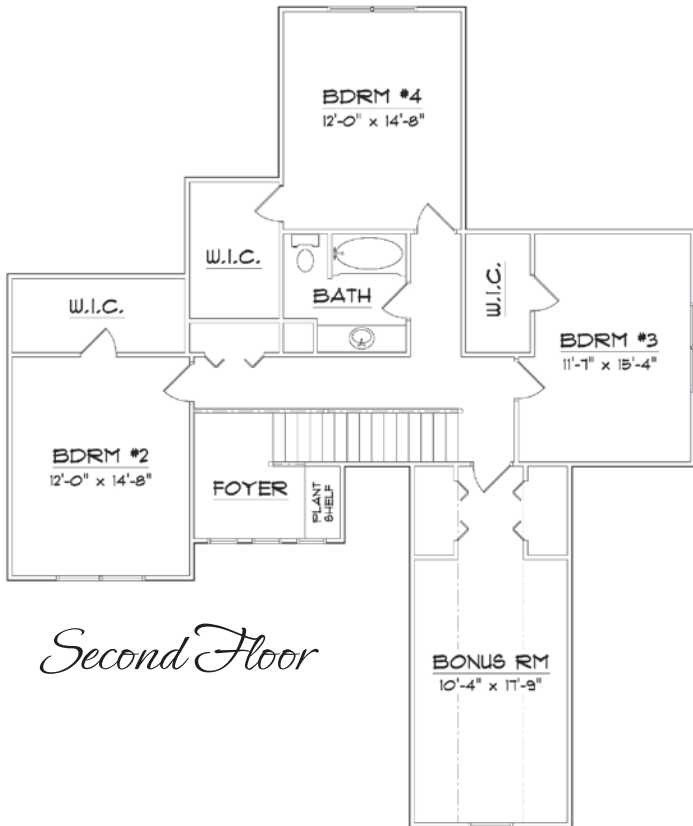

photo is not representative of general specs

# The Ledgestone

2657 sq. ft.  
4 bedroom 1½ story

Eenigenburg Builders  
141B Matteson Street  
Dyer, IN 46311  
Phone: 219.322.0906  
Fax: 219.322.8110

[www.ebihomes.com](http://www.ebihomes.com)

*Main Floor*