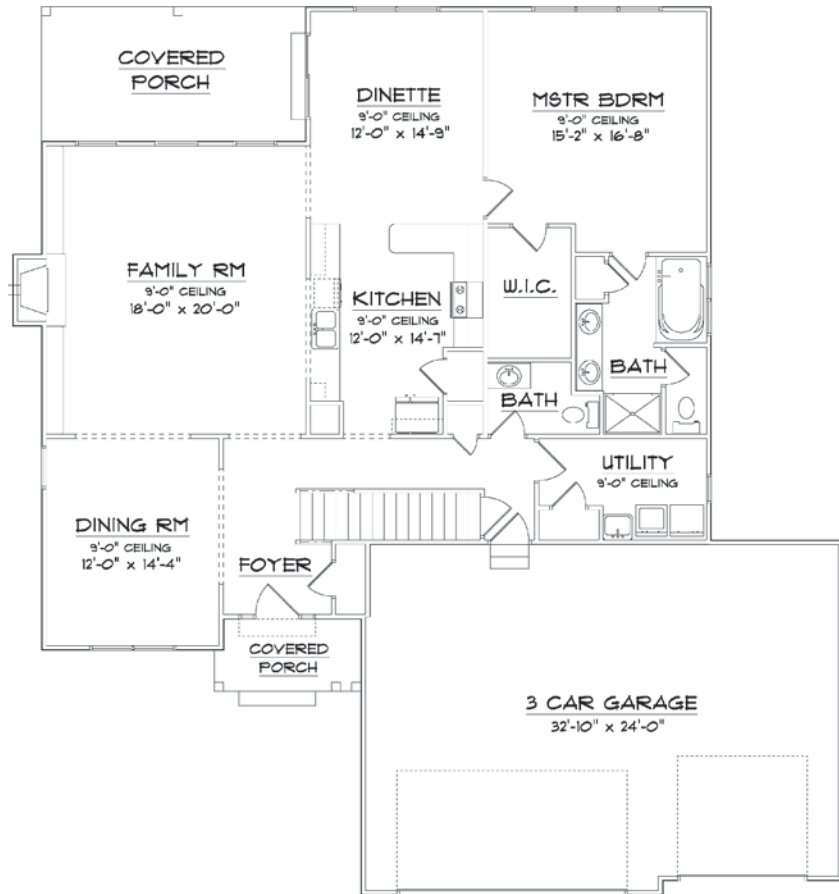

photo is not representative of general specs

# The Ledgestone

2657 sq. ft.  
4 bedroom 1½ story

Eenigenburg Builders  
141B Matteson Street  
Dyer, IN 46311  
Phone: 219.322.0906  
Fax: 219.322.8110

[www.ebihomes.com](http://www.ebihomes.com)

*Main Floor*