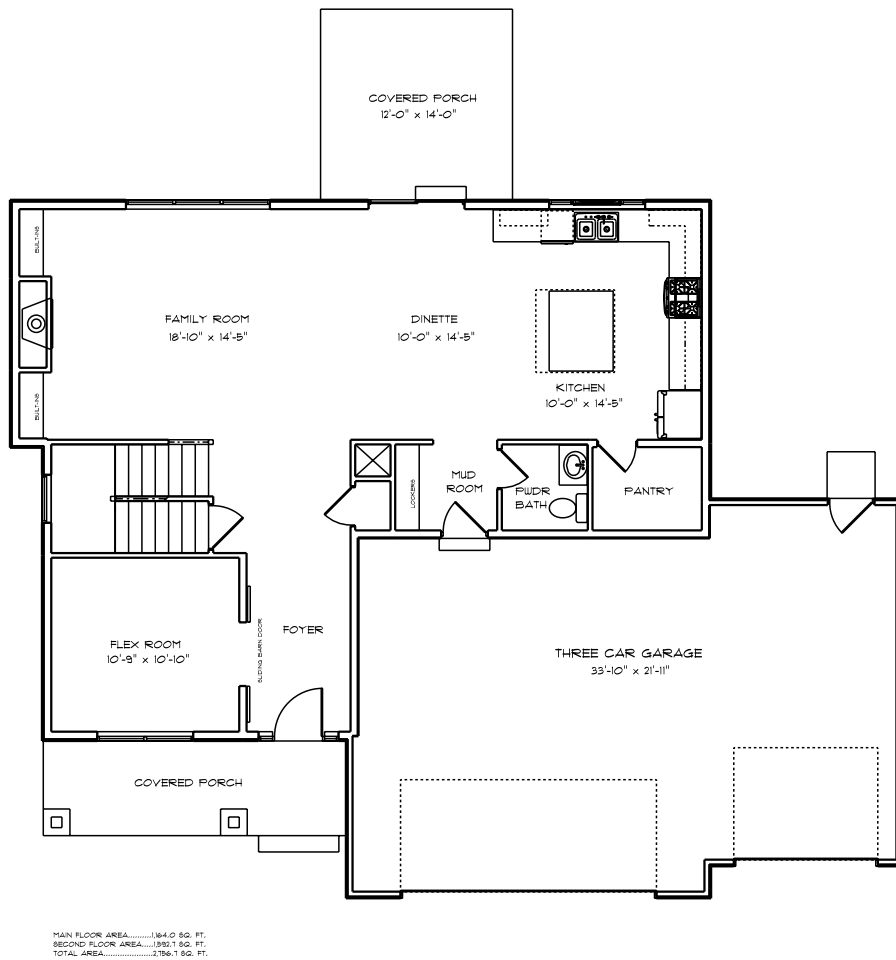

The Charles 2700

2757 sq. ft., 4 bedrooms, 2 1/2 baths, 3 car garage

Custom tile shower in Master bath

Detailed trim work

Stone face fireplace

Covered Patio

5 star efficient home

Upgraded cabinets with granite tops & backsplash