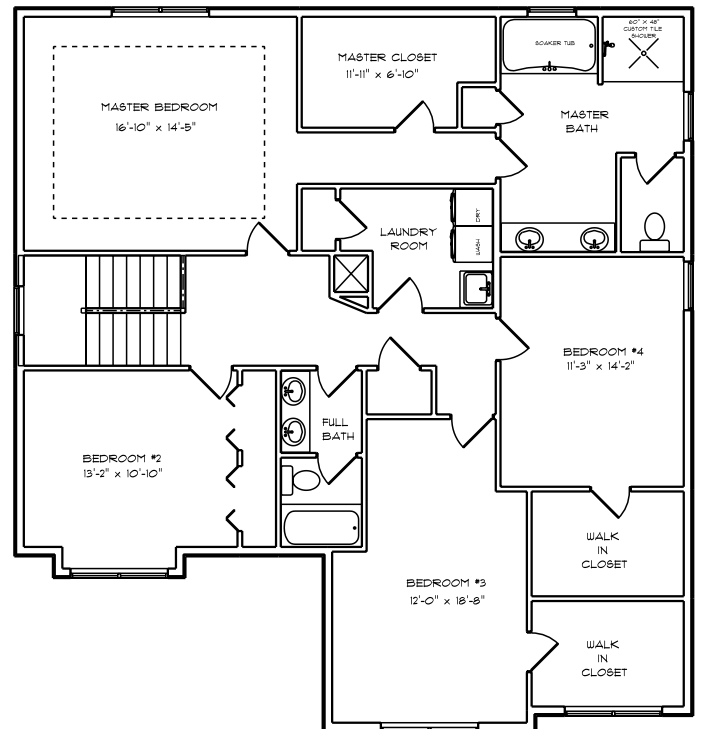

The Charles 2700

2757 sq. ft., 4 bedrooms, 2 1/2 baths, 3 car garage

Custom tile shower in Master bath

Detailed trim work

Stone face fireplace

Covered Patio

5 star efficient home

Upgraded cabinets with granite tops & backsplash