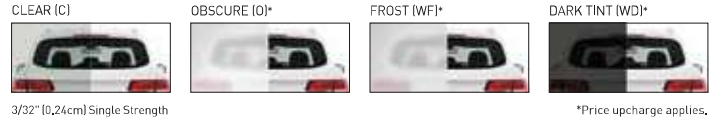

Glass Options

Insulated glass* available in Clear, Frost and Dark Tint.