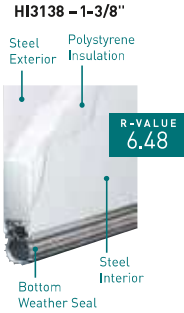

HI3138/HI3000

Triple-Layer: Steel + Insulation + Steel

- Heavy-duty Exterior and Interior Steel
- Durable, Reliable, Low Maintenance
- Environmentally Safe Polystyrene Thermal Insulation
- Two Energy Efficiency Options
- Extra Quiet Operation

Specifications

	AMARR HILLCREST HI1000	AMARR HILLCREST HI2000	AMARR HILLCREST HI 3138	AMARR HILLCREST HI3000
PANEL DESIGNS				
Bead Board	•	•	•	•
Long Bead Board	•	•	•	•
Recessed	•	•	•	•
Raised	•	•	•	•
INSULATION¹		Polystyrene	Polystyrene	Polystyrene
R-VALUE²		6.64	6.48	9.05
DOOR THICKNESS	2" (5.1cm)	2" (5.1cm)	1-3/8" (3.5cm)	2" (5.1cm)
STEEL THICKNESS	25 ga	25 ga	27/27 ga	27/27 ga
INSULATED GLASS OPTION³			•	•
DECORATIVE HARDWARE OPTIONS	•	•	•	•
WIND LOAD³ AVAILABLE	•	•	•	•
PAINT FINISH WARRANTY⁴	15 Years	25 Years	Lifetime	Lifetime
WORKMANSHIP/HARDWARE WARRANTY⁴	1 Year	2 Years	3 Years	3 Years