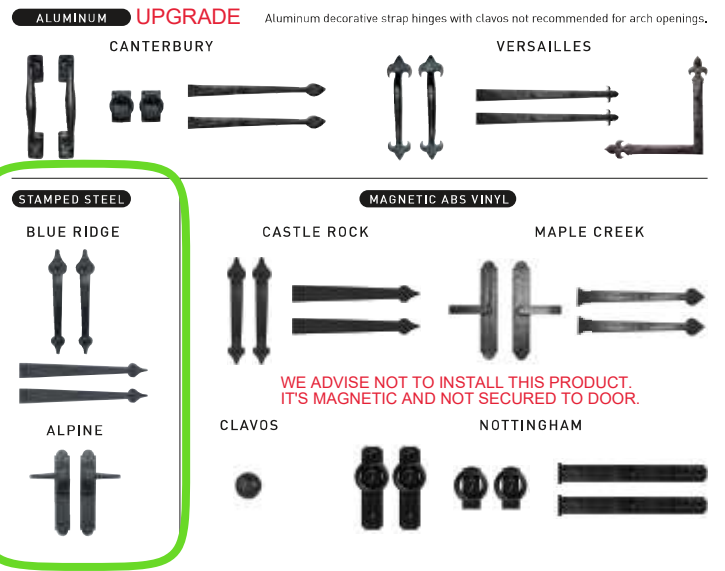

Decorative Hardware

WE ADVISE NOT TO INSTALL THIS PRODUCT. IT'S MAGNETIC AND NOT SECURED TO DOOR.

YOUR LOCAL AMARR DEALER: