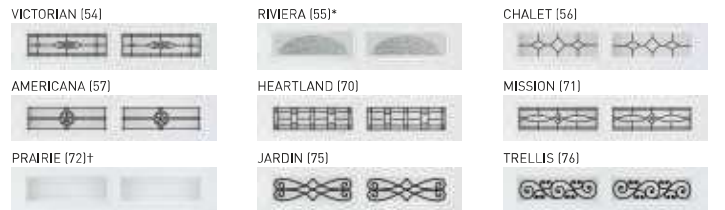

DecraGlass™ Windows