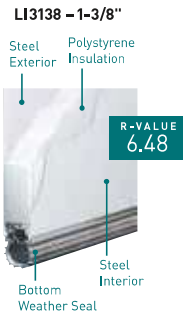

LI3138/LI3000 Triple-Layer: Steel + Insulation + Steel

- Heavy-duty Exterior and Interior Steel
- Durable, Reliable, Low Maintenance
- Environmentally Safe Polystyrene Thermal Insulation
- Two Energy Efficiency Options
- Extra Quiet Operation

Specifications

	AMARR LINCOLN LI1000	AMARR LINCOLN LI2000	AMARR LINCOLN LI3138	AMARR LINCOLN LI3000
PANEL DESIGNS				
Short	•	•	•	•
Long	•	•	•	•
Flush (Steel Embossment)	Stucco	Stucco	Woodgrain	Woodgrain
Ribbed			•	•
INSULATION¹		Polystyrene	Polystyrene	Polystyrene
R-VALUE²		6.64	6.48	9.05
DOOR THICKNESS	2" [5.1cm]	2" [5.1cm]	1-3/8" [3.5cm]	2" [5.1cm]
STEEL THICKNESS	25 ga	25 ga	27/27 ga	27/27 ga
INSULATED GLASS OPTION[†]			•	•
WIND LOAD³ AVAILABLE	•	•	•	•
PAINT FINISH WARRANTY⁴	15 Years	25 Years	Lifetime	Lifetime
WORKMANSHIP/HARDWARE WARRANTY⁴	1 Year	2 Years	3 Years	3 Years