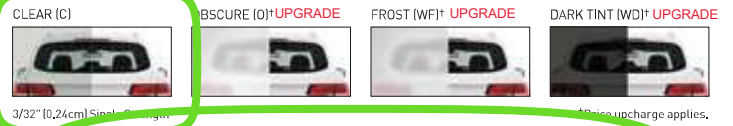

Glass Options

Insulated glass* available in Clear, Frost and Dark Tint.