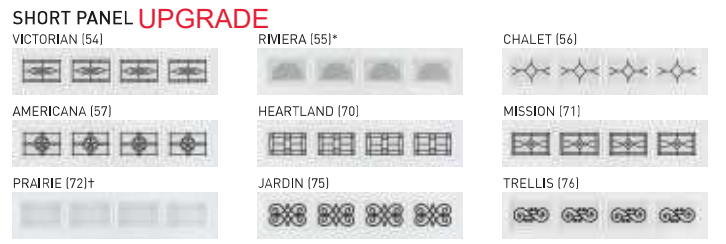

DecraGlass™ Windows