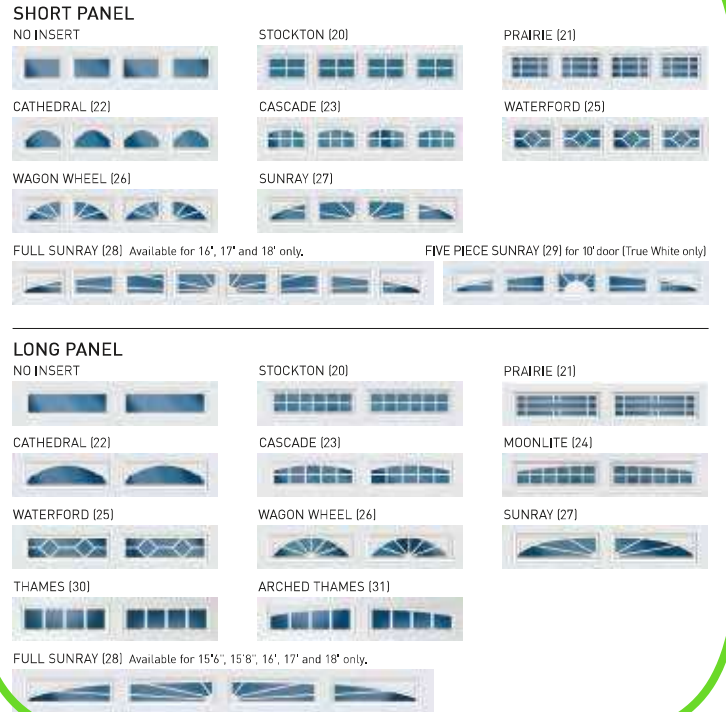

DecraTrim Window Inserts