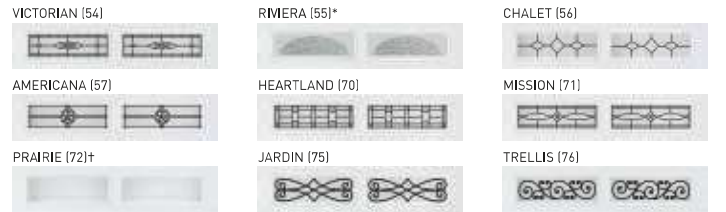

LONG PANEL UPGRADE

* Clear glass with printed frost pattern. [†] Obscure glass with v-groove.

Mosaic Window Options

The choice is yours.

Add visual interest to your contemporary, mid-century modern or transitional home. With Mosaic Window Options you decide the number and location of windows to create the door design you want. Visit amarr.com/mosaic for design inspirations.