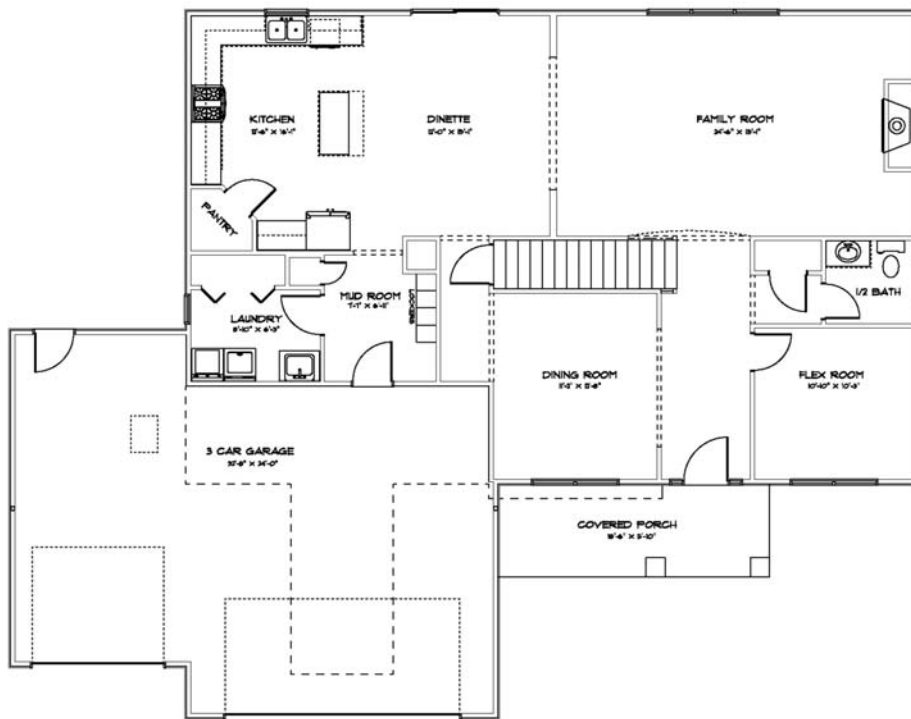

(Photo does not represent standard features)

The Ella

13574 Limerick Drive
Saint John, Indiana

Main Floor

2826 sq. ft.
4 bedroom 2 story
2.5 bath, 3 car garage

Custom book shelves & lockers
Custom ceiling in dining room
9' basement ceiling w/rough-in
Smart board siding w/detailed stone front
Custom tile shower
His+Her master bedroom closets