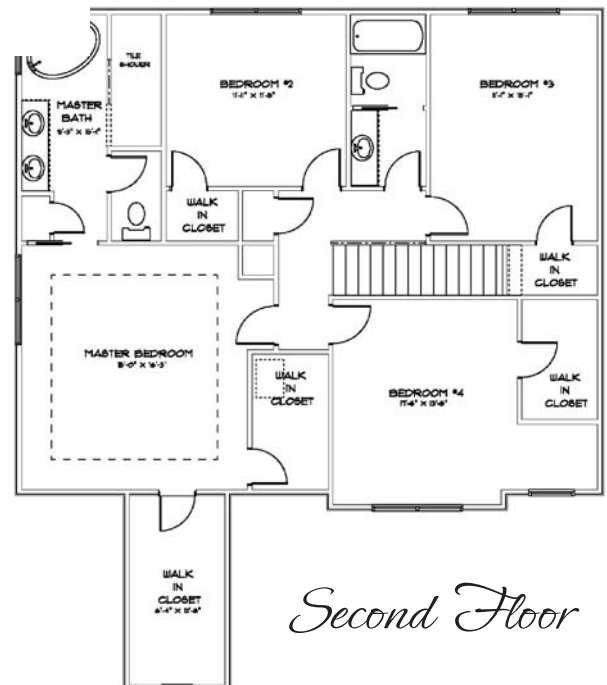

Second Floor

Eenigenburg Builders
141B Matteson Street
Dyer, IN 46311
Phone: 219.322.0906
Fax: 219.322.8110

www.ebihomes.com