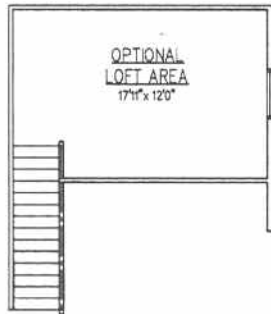

Prairie Village

DEVELOPMENT, LLC

141B Matteson Street
Dyer, Indiana 46311
219-322-7553
219-322-8110 fax

Floor Plans

Ashley

MAIN FLOOR PLAN
MAIN FLOOR AREA 1525.34 SQFT.