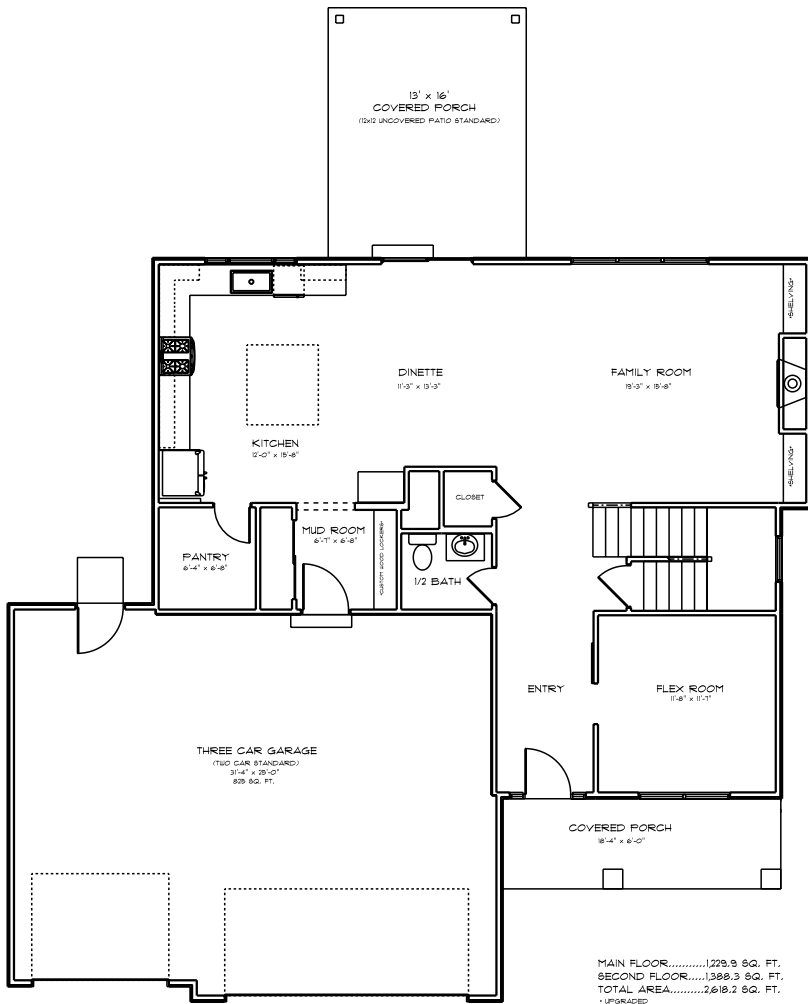

The Asher

- 2600 sq. ft.
- 4 bedrooms
- 2 1/2 baths
- 3 car garage
- 5 star efficient home

Eenigenburg Builders
141B Matteson Street
Dyer, IN 46311
Phone: 219.322.0906
Fax: 219.322.8110

www.ebihomes.com