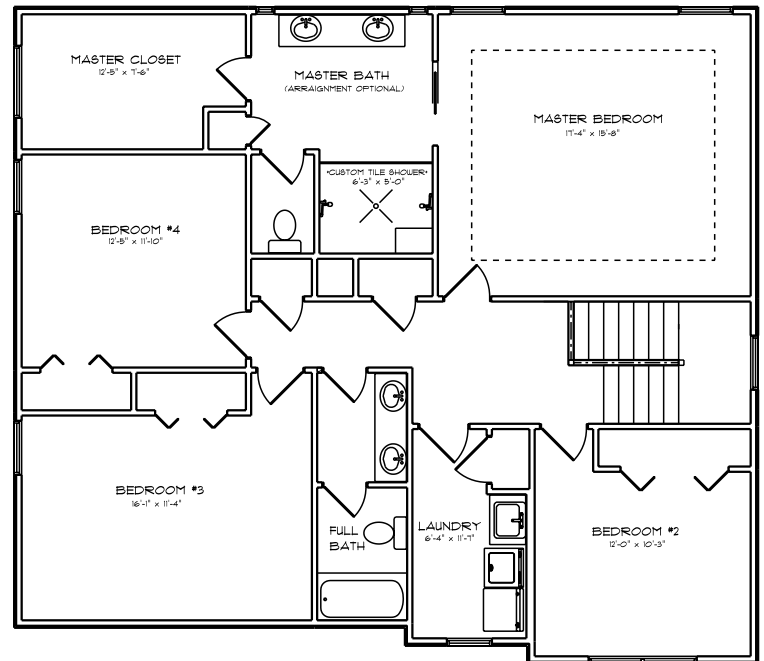

The Asher

- 2600 sq. ft.
- 4 bedrooms
- 2 1/2 baths
- 3 car garage
- 5 star efficient home

Eenigenburg Builders
141B Matteson Street
Dyer, IN 46311
Phone: 219.322.0906
Fax: 219.322.8110

www.ebihomes.com